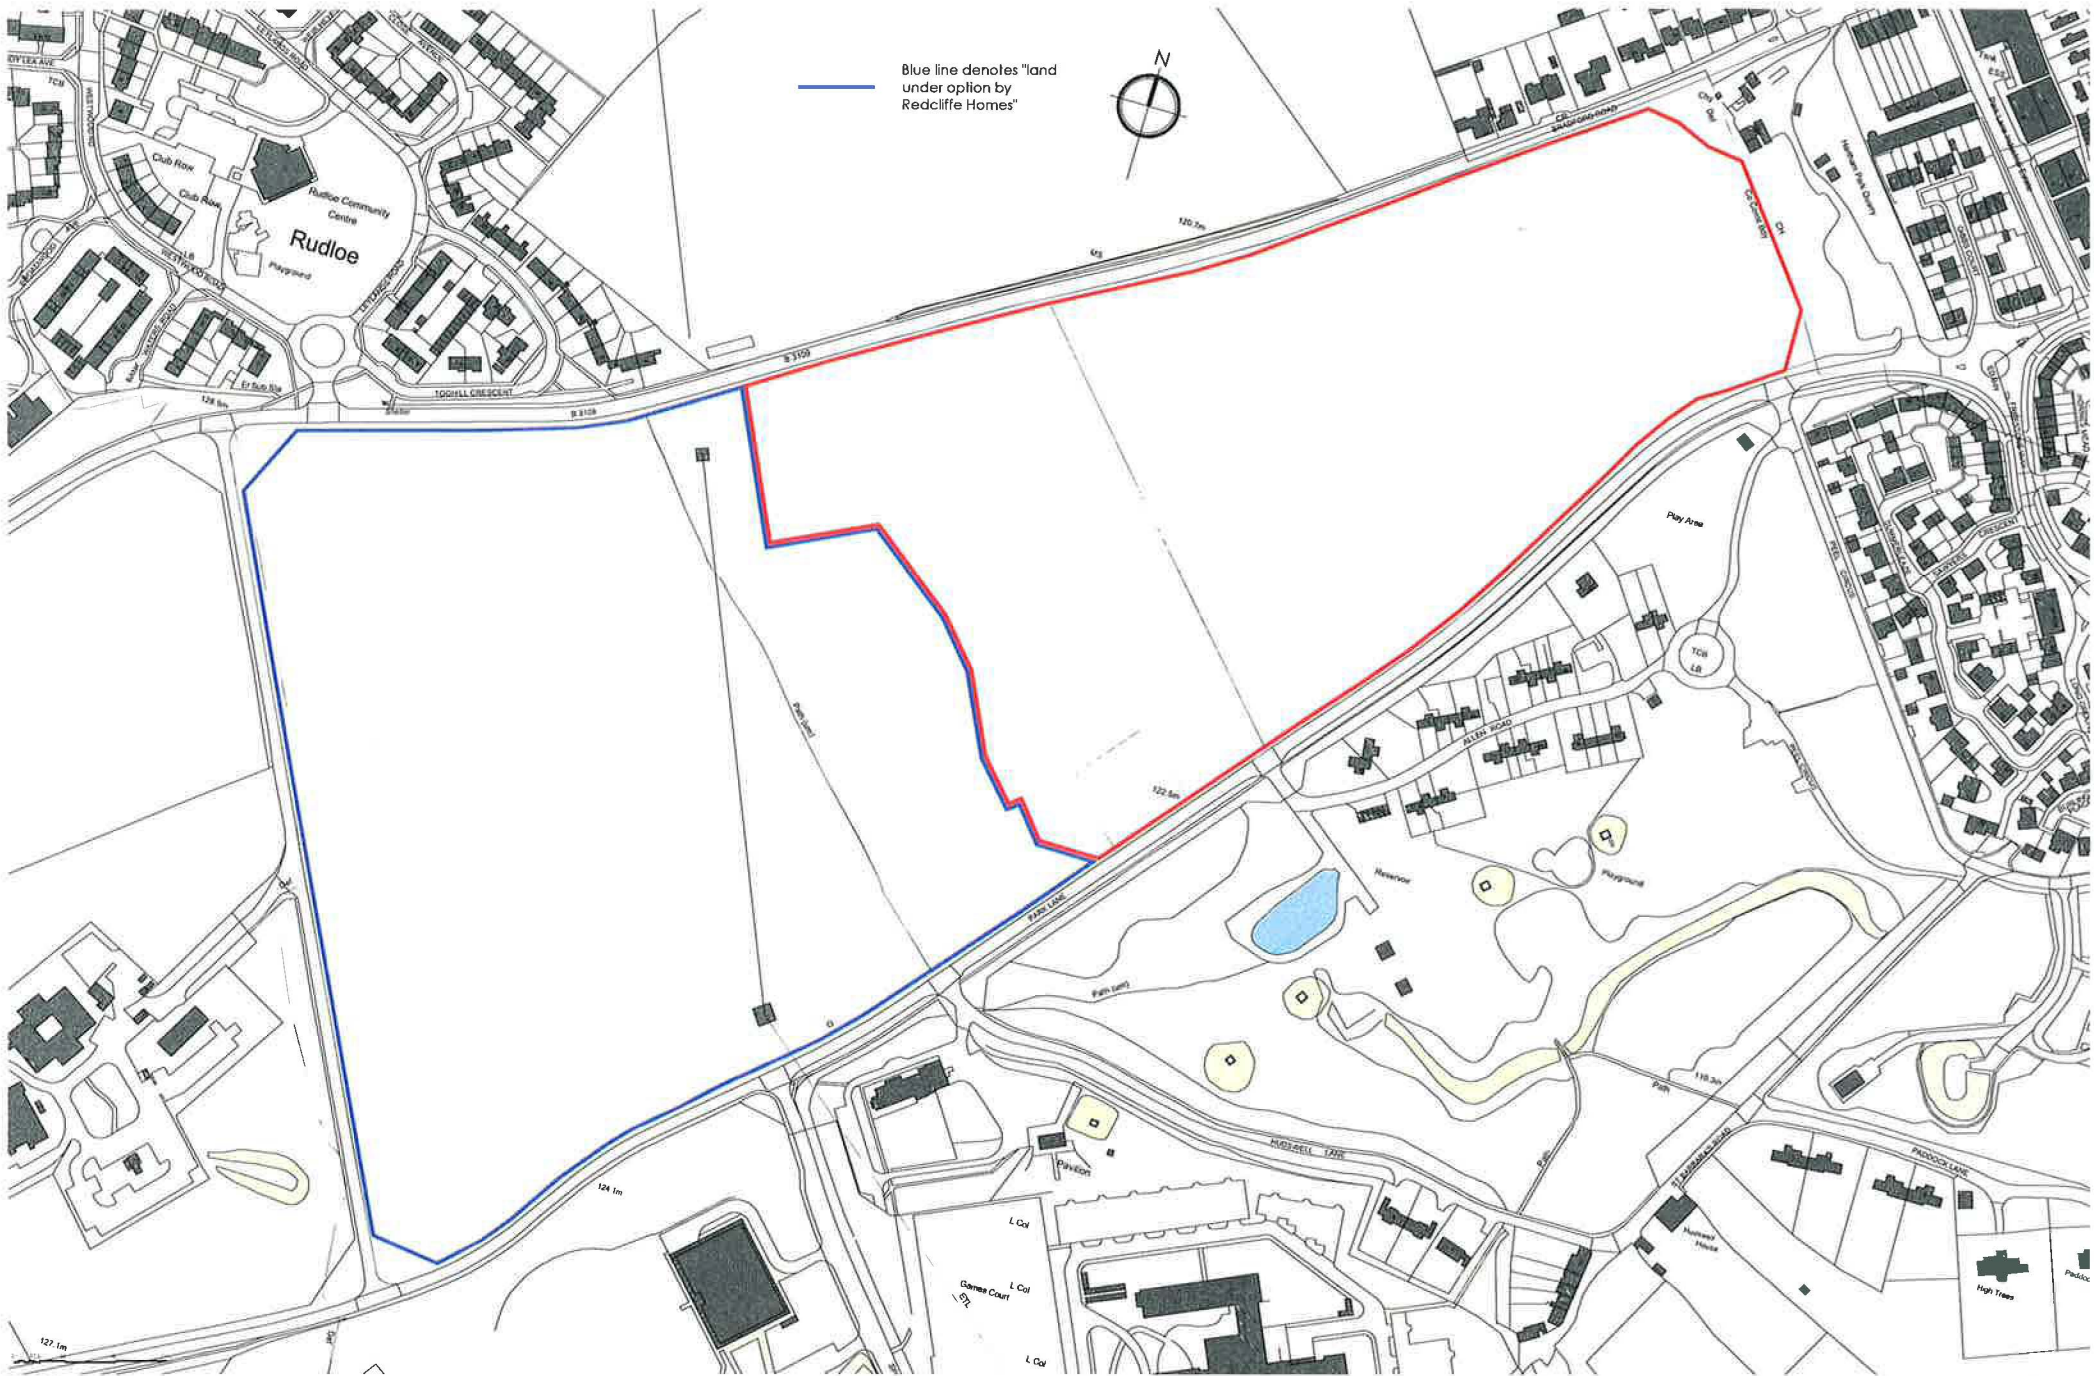

Blue line denotes "land under option by Redcliffe Homes"

3657/203
SO MSB
Dec 2014
1:1250
A1

Location Plan
Land at Bradford Road
Corsham, Wiltshire